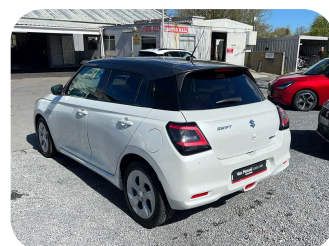

Suzuki Swift Hatchback

1.2 Mild Hybrid Motion 5dr CVT

£17,995

| | |
|----------|---|
| Year: | 2026 |
| Mileage: | 10 |
| Colour: | Two Tone Metallic - Pure White/Mineral Grey |
| Gears: | Auto |
| Fuel: | Petrol |
| Engine: | 1.2L |